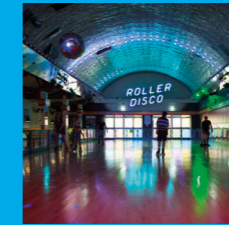

Car Parks & Location Base

With two car parking sites around our venue, we can accommodate a range of location base requirements and crew & cast parking.

Location

Just a five-minute walk from Margate train station which is served by a high speed service from St Pancras International, in under 100 minutes. Dreamland is also a one minute walk from Margate main sands.

Unit Base

With a mix of indoors spaces we can house your costume & make up teams, catering and actors within dedicated event spaces. Toilets, fully furnished kitchens, and green rooms are also available upon request.

Onsite Technical Production Team

Our inhouse teams can be on hand to advise and assist throughout your booking.

Liaison

From the initial enquiry until the end of your shoot, our team will be on hand for the duration. They will be available in the offices and on set throughout your booking.

Security On Site At All Times

We have security 24/7 in house with CCTV. Our security providers are able to work with you and your chosen security company to ensure ease of access, privacy and safety.

Proximity To Beach & Contacts Provided For Permits To Shoot Outside

Our experienced team can put you in touch with the relevant contacts, helping you to achieve your desired scenes. Whilst our buildings are within very close proximity to the beautiful Margate sands and coastline.

Proximity To Shops (For Forgotten Items)

Forgotten something? No problem! We're close to the Old Town with its mix of shops, whilst Westwood Cross Shopping Centre is only a short drive away.

Numerous Local Hotels

There's a great variety of accommodation not only within Margate but also Cliftonville, Ramsgate and Broadstairs.

Crew Size

We can accommodate crews of all sizes on our site.