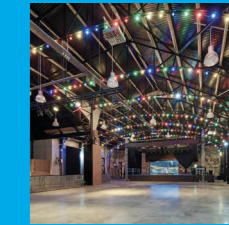

Car Parks & Location Base

With two car parking sites around our venue, we can accommodate a range of location base requirements and crew & cast parking.

Location

Just a five-minute walk from Margate train station which is served by a high speed service from St Pancras International, in under 100 minutes. Dreamland is also a one minute walk from Margate main sands.

Unit Base

With a mix of indoors spaces we can house your costume & make up teams, catering and actors within dedicated event spaces. Toilets, fully furnished kitchens, and green rooms are also available upon request.

Onsite Technical Production Team

Our inhouse teams can be on hand to advise and assist throughout your booking.

Liaison

From the initial enquiry until the end of your shoot, our team will be on hand for the duration. They will be available in the offices and on set throughout your booking.

Security On Site At All Times

We have security 24/7 in house with CCTV. Our security providers are able to work with you and your chosen security company to ensure ease of access, privacy and safety.

Proximity To Beach & Contacts Provided For Permits To Shoot Outside

Our experienced team can put you in touch with the relevant contacts, helping you to achieve your desired scenes. Whilst our buildings are within very close proximity to the beautiful Margate sands and coastline.

Proximity To Shops (For Forgotten Items)

Forgotten something? No problem! We're close to the Old Town with its mix of shops, whilst Westwood Cross Shopping Centre is only a short drive away.

Numerous Local Hotels

There's a great variety of accommodation not only within Margate but also Cliftonville, Ramsgate and Broadstairs.

Crew Size

We can accommodate crews of all sizes on our site.